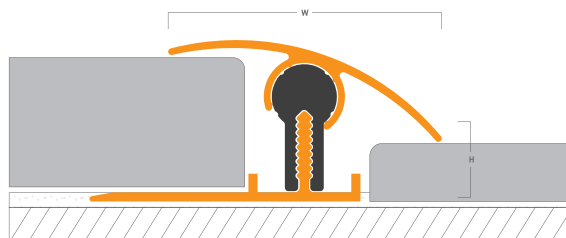

All In One

The All In One Aluminium Ramp Transition Profile is able to get all the work done by all floor transition profiles alone and designed only for Mox profile. All problems caused by the transition of same or different floor coverings can be solved with All In One Aluminium Ramp Transition Profile.

With its adjustable height level, which is not in any other ramp transition profiles, eliminates the height difference between two floor coverings at different heights.

All In One Aluminium Ramp Transition Profile, will provide an aesthetic look to your interior or exterior places and complete the whole decoration by having wide range of color alternatives and surface options as well as being your solution partner.

Technical details

Material:	Aluminum
Width:	30, 50 mm
Length:	2700 mm
Height:	Adjustable

Color options

1. Matt Silver
   - Matt Gold
   - Matt Bronze
   - Matt Inox
   - Matt Black
   - Bright Silver
   - Bright Gold
   - Bright Bronze
   - Bright Inox
   - Bright Black
2. Powder Coated (All Ral Colors)