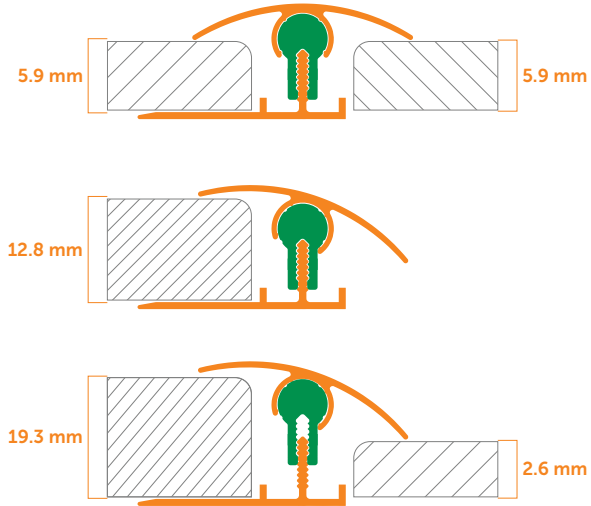

With its adjustable height level, which is not in any other ramp transition profiles, eliminates the height difference between two floor coverings at different heights.

All In One Aluminium Ramp Transition Profile, will provide an aesthetic look to your interior or exterior places and complete the whole decoration by having wide range of color alternatives and surface options as well as being your solution partner.

## Technical details

Material:	Aluminum
Width:	30, 50 mm
Length:	2700 mm
Height:	<b>Adjustable</b>

Green joining module for the standard level difference.

Red joining module for the high level difference.