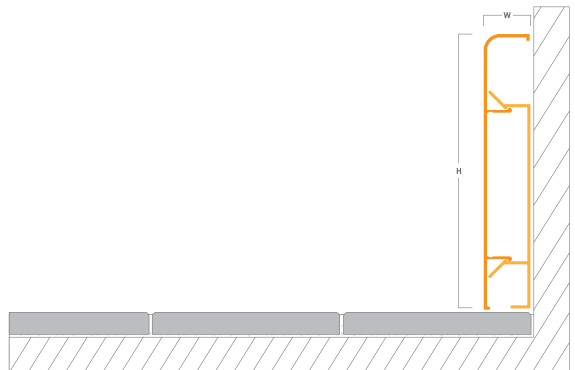

Lato

Lato Aluminum skirting is the most preferred skirting board among our portfolio. It is distinguished from standard skirting board by the value it gives to the applied area, and being easy to apply.

Lato Aluminum skirting will be a distinctive detail in your office and home and all other living areas.

With the 8, 10 and 12 cm height alternatives, Lato Aluminum skirting is also designed to hide your cables by serving as an aluminum cable duct which saves you from using a second piece.

Our design of Lato Aluminum skirting has the skirting corner turning apparatus which eliminates all of the problems caused by the inner and outer corner turnings.

Technical details

Material:	Aluminum
Height:	83, 100, 120 mm
Width:	14 mm
Length:	2700 mm

Color options

- Matt Silver
- Matt Gold
- Matt Bronze
- Matt Inox
- Matt Black
- Bright Silver
- Bright Gold
- Bright Bronze
- Bright Inox
- Bright Black
- Chrome
- Chemical Silver
- Powder Coated (All Ral Colors)