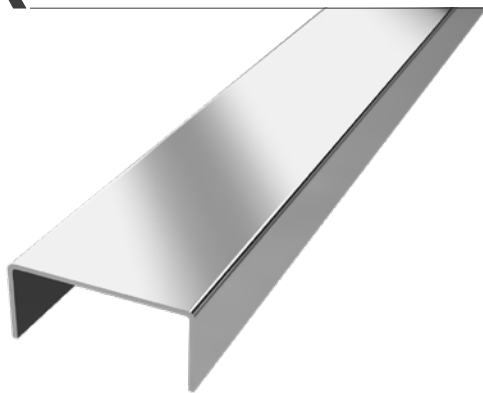

MPS-BORDER

Stainless border, makes the place esthetic and elegant by different colours and designs between ceramic wall and floor tiles that are used in indoors and outdoors. Different decorative designs that are proper for places can be applicable on the border. Stainless border, enriches the place by it's decorative view and it provides a quality image to the place by it's application to the ceramic used areas especially in bathrooms and kitchens. Chromium borders are produced by 304 luxury – 201 economic serie stainless steel. Stainless borders also provide two different applications with narrow and wide measures options.

Technical details

Material:	Stainless Steel
Height:	8, 10, 12, 14 mm
Width:	10, 15, 20, 23 mm
Length:	2500 mm 2438 mm

Color options

-  Stainless Satin
-  Stainless Mirror
-  Super Mirror
-  Gold Satin
-  Gold Mirror
-  Copper Satin
-  Copper Mirror
-  Bronze Satin
-  Bronze Mirror
-  Anthracite Satin
-  Anthracite Mirror