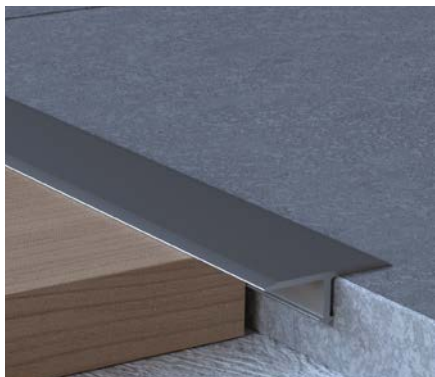

Transt

The Transt Aluminum T-Floor Dividing & Cover Strip Profile gives a stylish and an aesthetic look to your places by covering the gaps between the bathrooms and kitchen floorings.

Transt, used as a transition profile at the places where two different type of floor coverings have been jointed, also covers the gaps between floor coverings as well as hiding the damaged parts.

The Transt Aluminum T-Floor Dividing & Cover Strip Profile with a wide range of color and design options, which makes suitable it for any kind of furniture and materials, is frequently preferred as a complementary with the design of modern bathroom and kitchen decorations.

Technical details

Material:	Aluminum
Height:	9 mm
Width:	14, 25 mm
Length:	2700 mm

Color options

-  Matt Silver
-  Matt Gold
-  Matt Bronze
-  Matt Inox
-  Matt Black
-  Bright Silver
-  Bright Gold
-  Bright Bronze
-  Bright Inox
-  Bright Black
- Powder Coated (All Ral Colors)