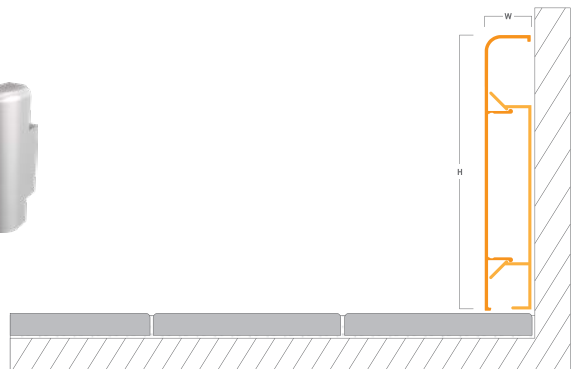

Accessories Color options

- Matt Silver
- Matt Gold
- Matt Bronze
- Matt Inox
- Matt Black
- Bright Silver
- Bright Gold
- Bright Bronze
- Bright Inox
- Bright Black
- Chrome
- Powder Coated (All Ral Colors)